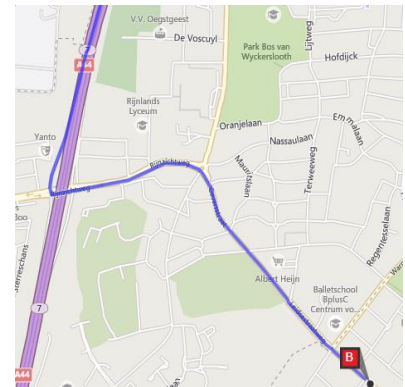

## Directions to Stratelligence in Leiden

Stratelligence is easily accessible both by car as by public transport. You can find our car park behind our office building

### Coming from Amsterdam/Schiphol:

Follow the A4 in the direction of Den Haag. At junction Burgerveen: take the A44 to Den Haag/Leiden. Exit the A44 at exit 'Oegstgeest' ('exit 7') and turn left (Rijnzichtweg). On the roundabout take the 2nd exit to the Geversstraat. Follow the Geversstraat until you reach the Leidsestraatweg. Go straight ahead on the Rijnsburgerweg. You can find our office on your left-hand side.

### Coming from Rotterdam:

Follow the A13/A4 in the direction of Leidschenveen-Ypenburg/Den Haag. Exit the A4 at exit 'Leidschendam' ('exit 8'). Take the Noordelijke Randweg/N14 and Rijksweg/N44 in the direction of A44. After you've passed Wassenaar exit the A44 at exit 'Oegstgeest' ('exit 7') and take a right at the traffic lights (to the Rijnzichtweg). On the roundabout take the 2nd exit in the direction of the Geversstraat. Follow the Geversstraat to the Leidsestraatweg. Go straight ahead on the Rijnsburgerweg. You can find our office on your left-hand side.

### Coming from Den Haag:

Follow the N44 in the direction of 'Amsterdam' and 'Leiden'. The N44 passes in to the A44. After you've passed Wassenaar exit the A44 at exit 'Oegstgeest' ('exit 7') and take a right at the traffic lights (to the Rijnzichtweg). On the roundabout take the 2nd exit in the direction of the Geversstraat. Follow the Geversstraat to the Leidsestraatweg. Go straight ahead on the Rijnsburgerweg. You can find our office on your left-hand side.