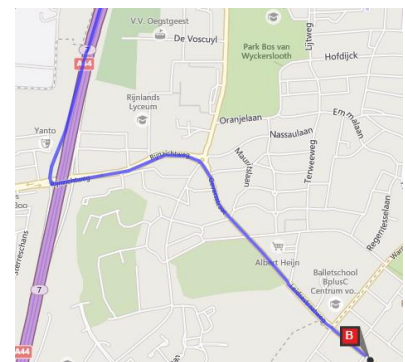

## Directions to Stratelligence in Leiden

Stratelligence is easily accessible both by car as by public transport. You can find our car park behind our office building

### Coming from Amsterdam/Schiphol:

Follow the A4 in the direction of Den Haag. At junction Burgerveen: take the A44 to Den Haag/Leiden. Exit the A44 at exit 'Oegstgeest' ('exit 7') and turn left (Rijnzichtweg). On the roundabout take the 2nd exit to the Geversstraat. Follow the Geversstraat until you reach the Leidsestraatweg. Go straight ahead on the Rijnsburgerweg. You can find our office on your left-hand side.

### Coming from Rotterdam:

Follow the A13/A4 in the direction of Leidschenveen-Ypenburg/Den Haag. Exit the A4 at exit 'Leidschendam' ('exit 8'). Take the Noordelijke Randweg/N14 and Rijksweg/N44 in the direction of A44. After you've passed Wassenaar exit the A44 at exit 'Oegstgeest' ('exit 7') and take a right at the traffic lights (to the Rijnzichtweg). On the roundabout take the 2nd exit in the direction of the Geversstraat. Follow the Geversstraat to the Leidsestraatweg. Go straight ahead on the Rijnsburgerweg. You can find our office on your left-hand side.

### Coming from Den Haag:

Follow the N44 in the direction of 'Amsterdam' and 'Leiden'. The N44 passes in to the A44. After you've passed Wassenaar exit the A44 at exit 'Oegstgeest' ('exit 7') and take a right at the traffic lights (to the Rijnzichtweg). On the roundabout take the 2nd exit in the direction of the Geversstraat. Follow the Geversstraat to the Leidsestraatweg. Go straight ahead on the Rijnsburgerweg. You can find our office on your left-hand side.