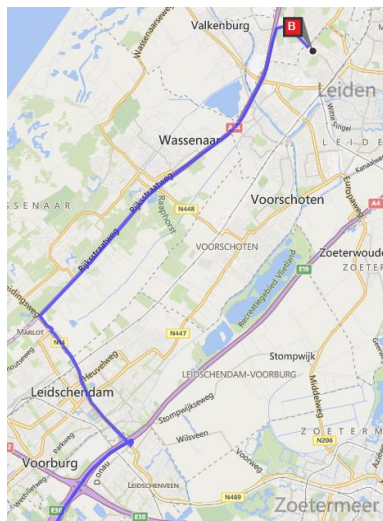

## Directions to Stratelligence in Leiden

Stratelligence is easily accessible both by car as by public transport. You can find our car park behind our office building

### Coming from Amsterdam/Schiphol:

Follow the A4 in the direction of Den Haag. At junction Burgerveen: take the A44 to Den Haag/Leiden. Exit the A44 at exit 'Oegstgeest' ('exit 7') and turn left (Rijnzichtweg). On the roundabout take the 2nd exit to the Geversstraat. Follow the Geversstraat until you reach the Leidsestraatweg. Go straight ahead on the Rijnsburgerweg. You can find our office on your left-hand side.

### Coming from Rotterdam:

Follow the A13/A4 in the direction of Leidschenveen-Ypenburg/Den Haag. Exit the A4 at exit 'Leidschendam' ('exit 8'). Take the Noordelijke Randweg/N14 and Rijksweg/N44 in the direction of A44. After you've passed Wassenaar exit the A44 at exit 'Oegstgeest' ('exit 7') and take a right at the traffic lights (to the Rijnzichtweg). On the roundabout take the 2nd exit in the direction of the Geversstraat. Follow the Geversstraat to the Leidsestraatweg. Go straight ahead on the Rijnsburgerweg. You can find our office on your left-hand side.

### Coming from Den Haag:

Follow the N44 in the direction of 'Amsterdam' and 'Leiden'. The N44 passes in to the A44. After you've passed Wassenaar exit the A44 at exit 'Oegstgeest' ('exit 7') and take a right at the traffic lights (to the Rijnzichtweg). On the roundabout take the 2nd exit in the direction of the Geversstraat. Follow the Geversstraat to the Leidsestraatweg. Go straight ahead on the Rijnsburgerweg. You can find our office on your left-hand side.